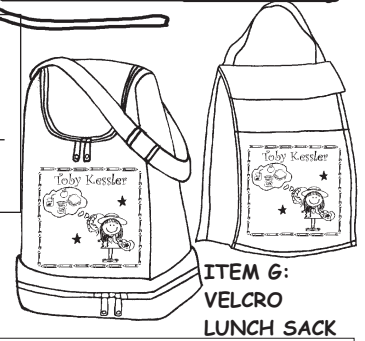

ITEM A: GIFT STICKERS
 Includes Gift and flowers for girls or stars for boys plus one Body. Shown above is Head # G41 and Body Ballerina.

ITEM F: LUNCH STICKERS
 Includes Lunch wagon and one body. Shown above is Head B5 and Body Soccer.

GIFT OR LUNCH STICKER DESCRIPTIONS:
 4"X 3 1/3" Full Color Graphics & Flestone faces.
 \$34 per 48 \$48 per 96

ITEM B: ID/Luggage Tag

Price: \$9/1, \$16/2, \$25/4
 Full color Graphics. Identical image on 2 sides.
 Includes name, address & phone #
 Choose any Body & any head.
 Body Shown: Locker Jeans Girl with Head G42

CHOOSE 1 BODY WITH HEAD. SELECTIONS ON BACK-APPROPRIATE BODY SIZE WILL MATCH AGE.
 Gift Stickers With 3 Bodies Available With Check Boxes When requested.

CIRCLE ITEM NAME: LUNCH STICKER GIFT STICKER QUANTITY _____
 Child's Name _____ Head # _____ Age _____
 Body _____ Circle Hair Color: Red Black Brown Blonde
 Circle if needed: glasses Asian eyes Circle Skin tone: light Medium Dark