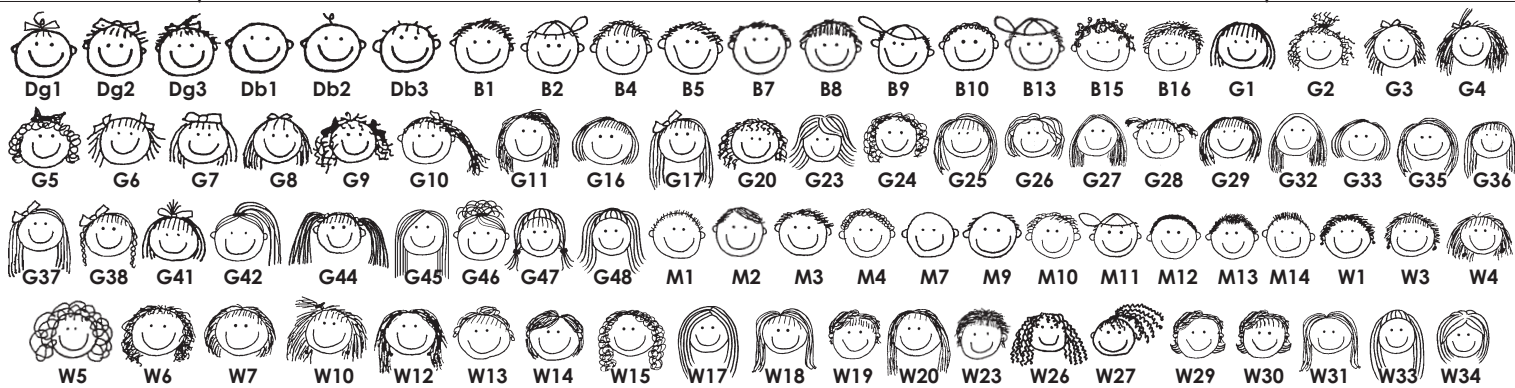

PEN AT HAND CHOICES OF CHARACTER HEADS AND PETS AND BODIES

Choose from the heads below that resemble your family members! Also available in fleshtones on full color items. There are pets, too! Use the letter & number combinations listed under each. Also shown on www.penathand.com