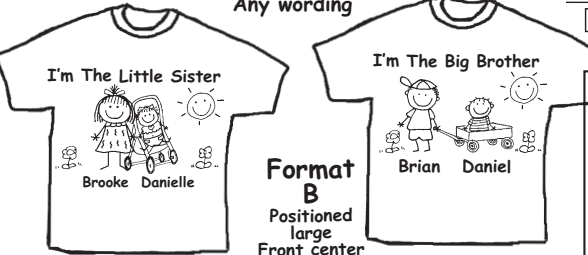

Order Form for tee, sweat or golf shirts & infant creepers:

1. Name of item you are ordering: _____
2. Circle Size: Adult: Sm (34-36) Med (38-40) Lg (42-44) XL (46-48)
  2XL add $4 3XL add $4
  Youth (Tee & Sweatshirt only): XS(2-4) S(6-8) M(10-12) L(14-16)
  Toddler (Tee shirts only): T 2T 3T 4T
  Infant (Tees and creepers only): 6 mos. 12 mos. 18 mos. 24 mos.

3. Indicate below the wording on tee shirt or sweat shirt: (e.g. "I'm The Big...", "My ♥ Belongs to...", "We love...")
_____

4. Light skin _____ Medium Skin _____ Dark skin _____

5. Circle Format: A (small-over heart) or B (large-front)

6. Circle Color of infant creeper: white pale pink pale blue

7. Personalize by filling out below (one column per character)

	1.	2.	3.
Name	_____	_____	_____
Head #	_____	_____	_____
Body Name	_____	_____	_____
Age	_____	_____	_____
Hair Color	_____	_____	_____
List Characters # that Need Eyeglasses?	_____	_____	_____
Moustache? Beard? Goatee? Asian eyes?	_____	_____	_____

APRON ORDER FORM: Fill out below

1. Size: ☐ Adult-Apron ($32) or ☐ Child Apron ($26)
2. Indicate on the space below the wording on the Apron: (e.g. "...Grill", "... Art Apron", "Baked by ")
  _____

3. Circle skin tone: Light Medium Dark

4. Circle Hair Color: Blonde Black Red Brown

5. One Body-fill out below: (for extra bodies add $6 each)
Name _____

Head # _____ Age _____ Body _____

Circle if needed: glasses moustache asian eyes beard goatee