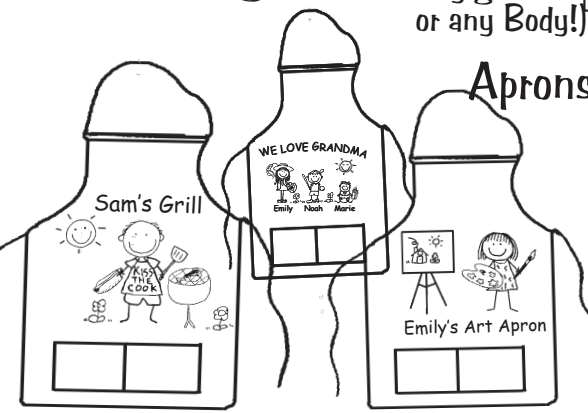

Order Form for tee, sweat or golf shirts & infant creepers:

1. Name of item you are ordering: _____
2. Circle Size: Adult: Sm (34-36) Med (38-40) Lg (42-44) XL (46-48)
  2XL add $4 3XL add $4
  Youth (Tee & Sweatshirt only): XS(2-4) S(6-8) M(10-12) L(14-16)
  Toddler (Tee shirts only): T 2T 3T 4T
  Infant (Tees and creepers only): 6 mos. 12 mos. 18 mos. 24 mos.

3. Indicate below the wording on tee shirt or sweat shirt: (e.g. "I'm The Big...", "My ♥ Belongs to...", "We love...")
_____

4. Light skin _____ Medium Skin _____ Dark skin _____

5. Circle Format: A (small-over heart) or B (large-front)

6. Circle Color of infant creeper: white pale pink pale blue

7. Personalize by filling out below (one column per character)

	1.	2.	3.
Name	_____	_____	_____
Head #	_____	_____	_____
Body Name	_____	_____	_____
Age	_____	_____	_____
Hair Color	_____	_____	_____
List Characters # that Need Eyeglasses?	_____	_____	_____
Moustache? Beard? Goatee? Asian eyes?	_____	_____	_____

APRON ORDER FORM: Fill out below

1. Size: ☐ Adult-Apron ($32) or ☐ Child Apron ($26)
2. Indicate on the space below the wording on the Apron: (e.g. "...Grill", "... Art Apron", "Baked by ")
  _____

3. Circle skin tone: Light Medium Dark

4. Circle Hair Color: Blonde Black Red Brown

5. One Body-fill out below: (for extra bodies add $6 each)
Name _____

Head # _____ Age _____ Body _____

Circle if needed: glasses moustache asian eyes beard goatee