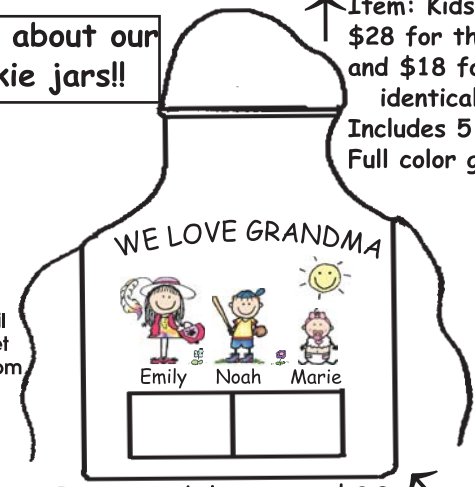

Item: Kids Mug $28 for the 1st one and $18 for extra identical mug. Includes 5 Bodies Full color graphics

Utensil Pocket at bottom

↑ Item: LargePad Mom
Includes 5 Bodies and check boxes
Shown here are 4 bodies:
Head: B15 + Body: Baseball Player
Head: G17 + Body: Ballet
Head: G8 + Body: Dressup
Head: W6 + Body: Van & Cellphone

↑ Item: LargePad Grandma
Includes 5 bodies
Shown here are 5 bodies:
Head: G27 + Body: MP3
Head: B1 + body Baseball Player
Head: B1 + body tricycle,
Head: G17 + Body: Ballet
Head: W21 + Body: Shopper

Item: Adult Apron $32
Full Color Graphics & Adjustable Neck
Includes top line of copy & 3 bodies
Add $6 per additional Body
Shown here are 3 bodies & names
Head: G22 + Body: dressup,
Head: B2 + Body: baseball player,
Head: DG4 and body DG1

CHECK ONE: ITEM: LARGE MOM PAD _____ ITEM: LARGE GRANDMA PAD _____ FULL COLOR? _____
CIRCLE PAPER COLOR: WHITE 1. HOT PINK 2. TURQUOISE 3. MULTIPASTEL 4. ***Circle Skin tone: Light Medium Dark 5. (Mom/Grandma Full Name)

Name				
Head#				
Body				
Age				
Hair Color				
Need Eyeglasses? List Character #				

Check one: Adult-Apron _____ Kids Mug _____	***Circle Skin tone: Light Medium Dark				
1.	2.	3.	4.	5.	6.
Name					
Head#					
Body					
Age					
Hair Color					
Need Eyeglasses? List Character #